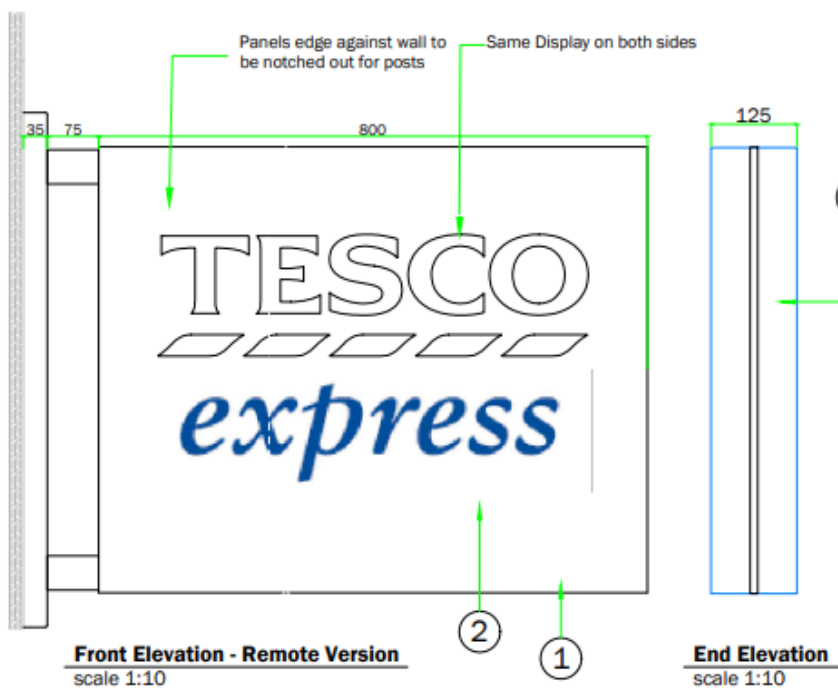

23/0571/ADV Tesco Station Road Chobham Woking Surrey GU24 8AQ

Location Plan

Retrospective adverts and signs

Projecting sign

Photos of the sign installed