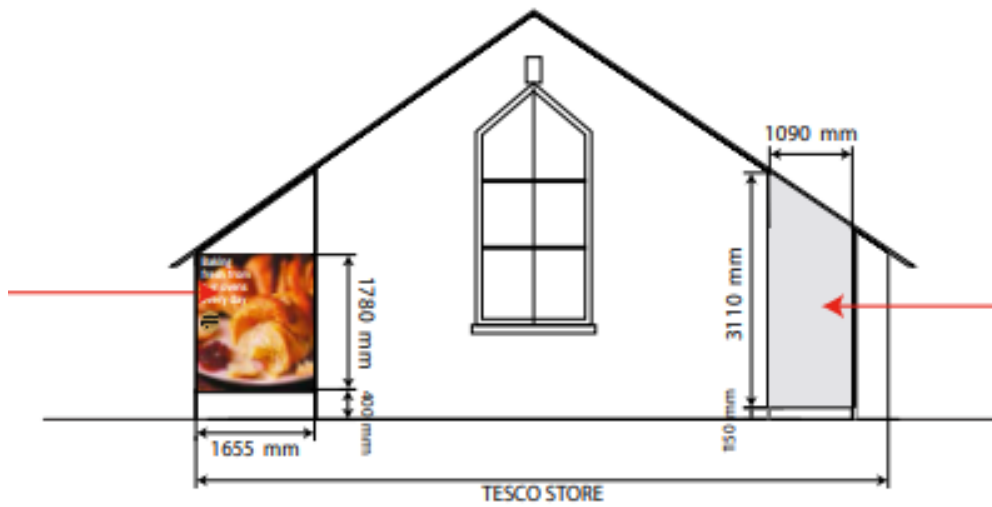

23/0571/ADV Tesco Station Road Chobham Woking Surrey GU24 8AQ

Location Plan

Retrospective adverts and signs

Projecting sign

Photos of the sign installed